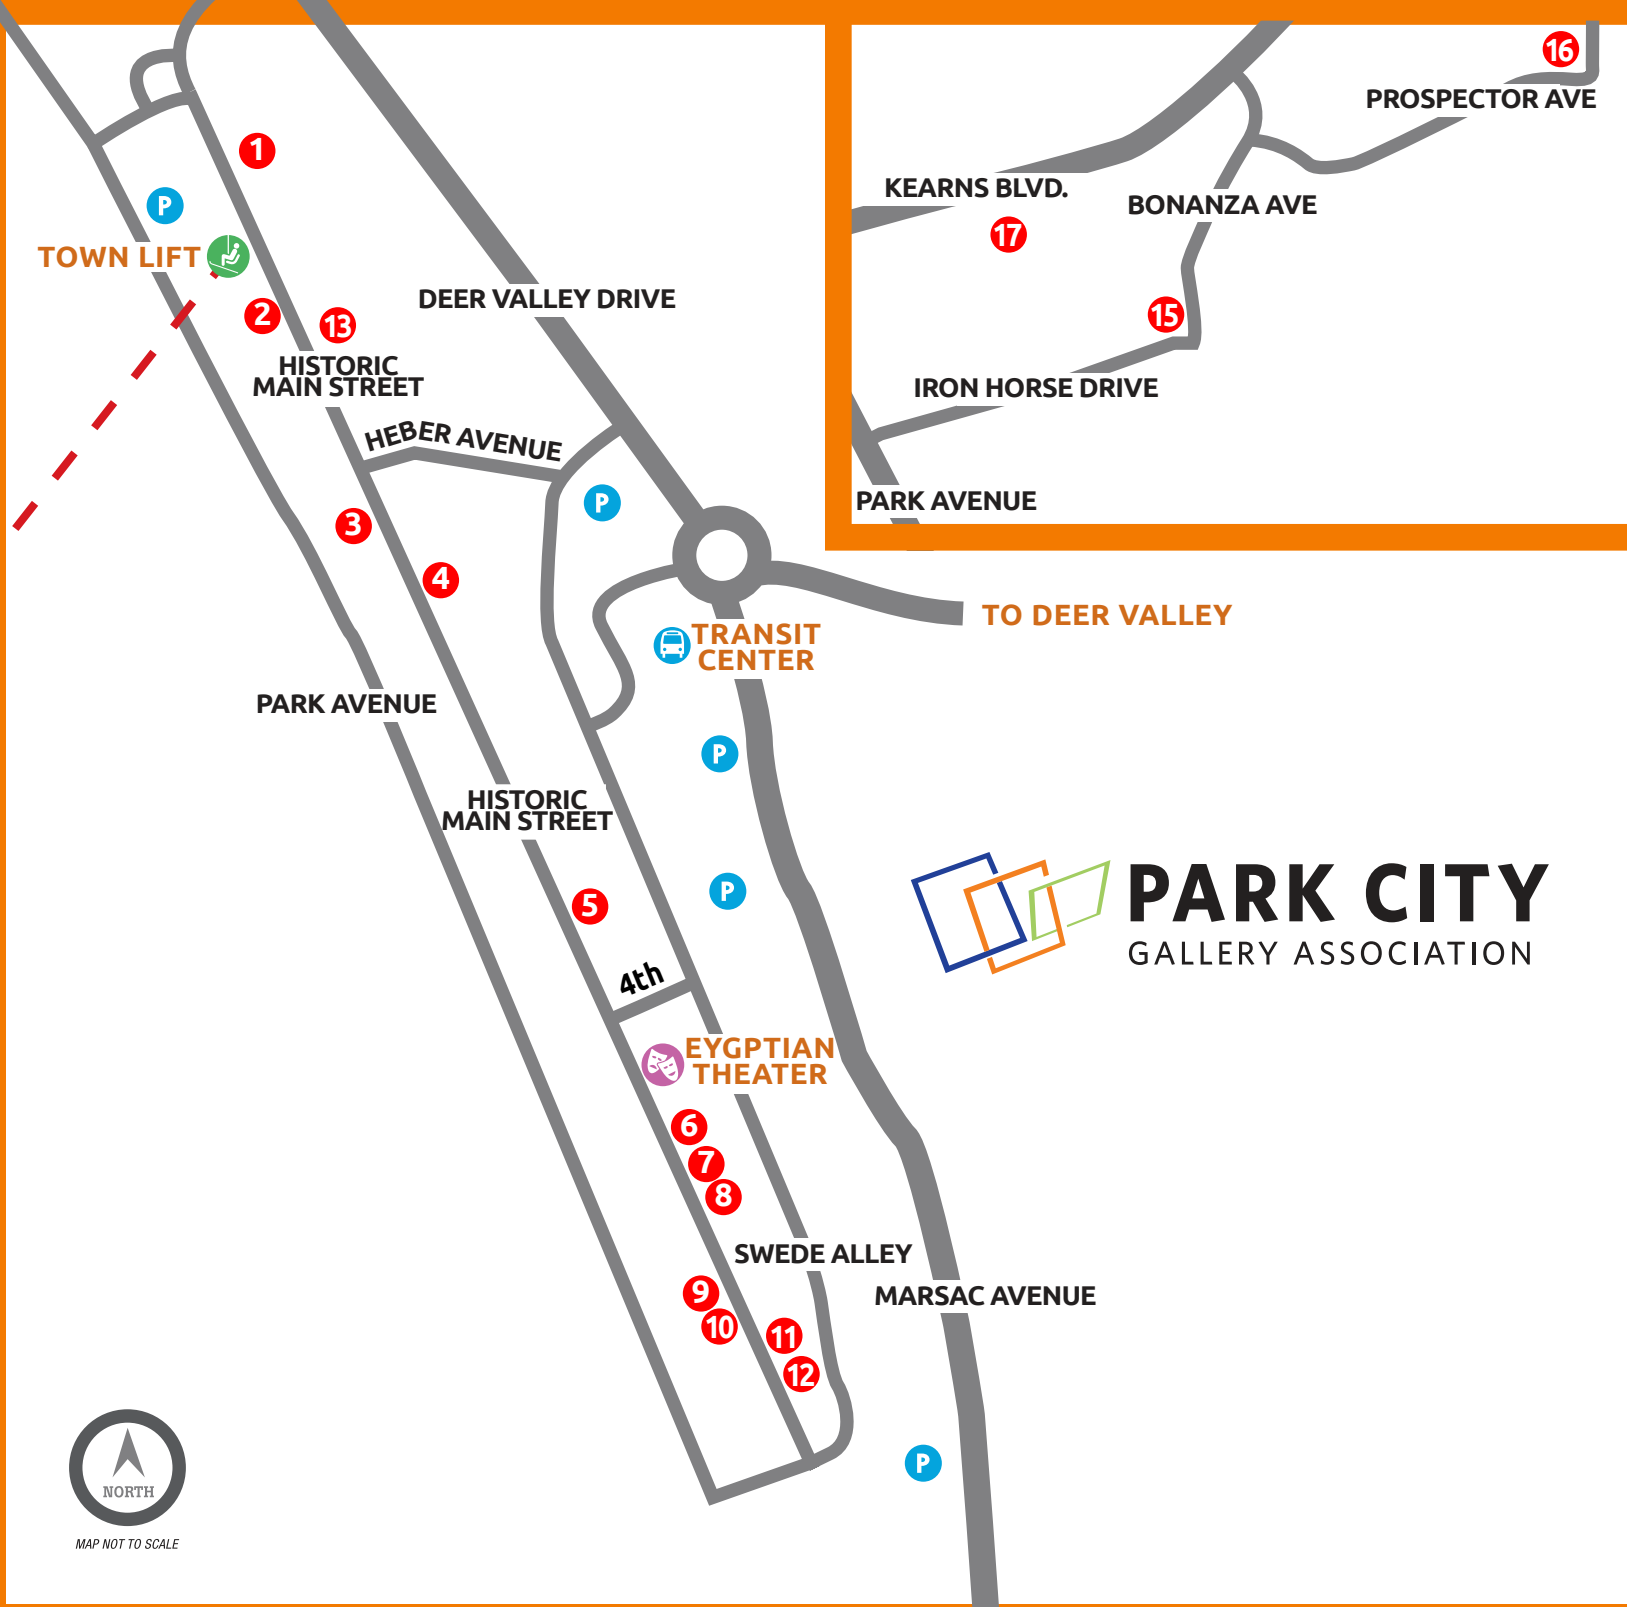

PARK CITY STROLL MAP

ON MAIN STREET

- 1** Trove Gallery
804 Main Street
- 2** Summit Gallery
675 Main Street
- 3** Terzian Gallery
625 Main Street
- 4** Montgomery-Lee Fine Art
608 Main Street
- 5** Gallery MAR
436 Main Street
- 6** David Beavis Fine Art
314 Main Street
- 7** Gaia on Main
315 Main Street
- 8** Bret Webster Images
312 Main Street h
- 9** Meyer Gallery
305 Main Street
- 10** Mountain Trails Gallery
301 Main Street
- 11** J GO Gallery
268 Main Street
- 12** Susan Swartz Studios
260 Main Street
- 13** William Kranstover Gallery
820 Main Street (Stroll Pop Up)

OFF MAIN STREET

- 14** Terzian Gallery
Online Only
- 15** Julie Nester Gallery
1280 Iron Horse Drive
- 16** Prospect Executive Suites
2078 Prospector Avenue
- 17** Kimball Art Center
Online Only

MAP NOT TO SCALE