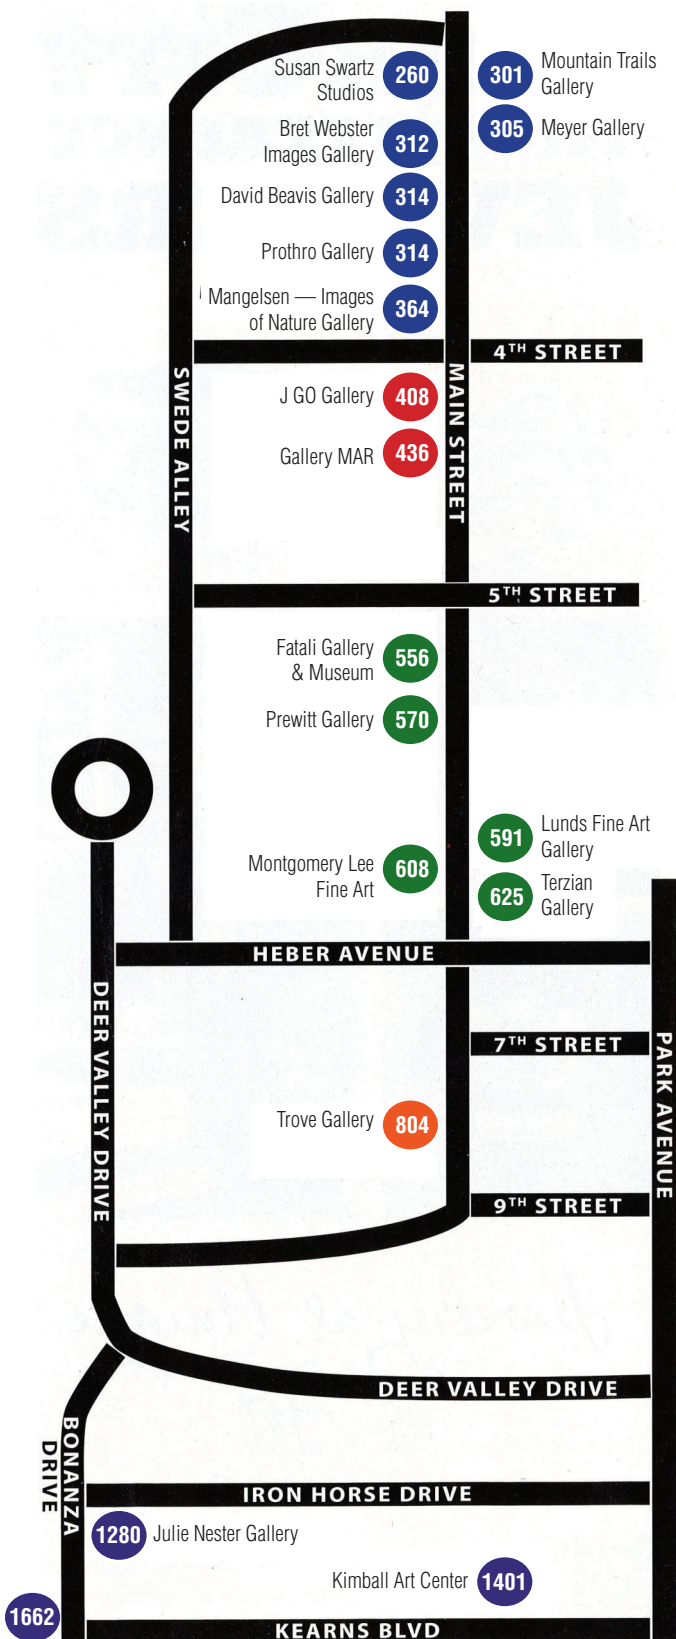

TOP OF MAIN STREET

Designs by Knight

3070

← To The Eccles Center

To Open Air Art Space →